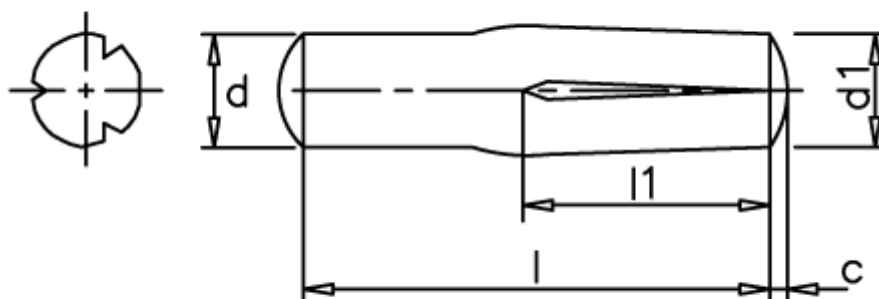

Article number: 080433211

Description: KLEE Slotted pin S4 4x16  
Stainless 1.4305

## Measures

---

c	= 0,6
d	= 4.0
d1	= 4.20
l1	= 1/2 l
Length	= 16